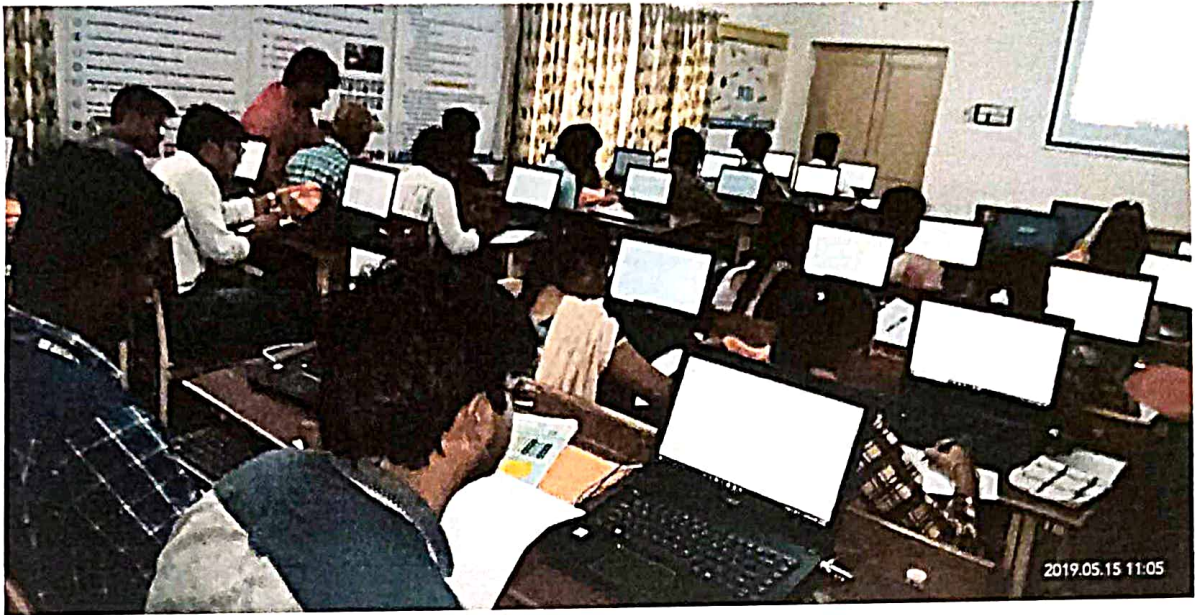

Coordinator
(Signature)
(Mr. B. Praveen Kumar)

PRINCIPAL
TIRUMALA ENGINEERING COLLEGE
JONNALAGADDA (V), NARASARAOPET
(Dr. Y. V. Narayana)

TIRUMALA ENGINEERING COLLEGE

An ISO 9001:2015 Certified Institution, Accredited by NAAC

(Approved by AICTE, New Delhi & Affiliated to JNTU, Kakinada)

Jonnalagadda, Narsaraopet, Guntur Dist. - 522601 web : www.tmecnr.org Email : tecnr@gmail.com

SNO	ROLL NUMBER	STUDENT NAME
1	16NE1A0101	BHAVANAM RAMA BRAHMA REDDY
2	16NE1A0102	CHALLA SAI TEJA
3	16NE1A0103	CHINNI ASHOK
4	16NE1A0104	CHINNI RAMESH
5	16NE1A0105	CHIRUMAMILLA KAVYA SRI
6	16NE1A0106	DASARI EMMANIYELU
7	16NE1A0107	DOGIPARTHI MANIKANTA
8	16NE1A0108	DOKKU SIVA NAGA RAJU
9	16NE1A0109	EDARA SRI LAKSHMI
10	16NE1A0110	ELURI DILEEP
11	16NE1A0122	LAKKIREDDY PAVAN KUMAR REDDY
12	16NE1A0124	MADDASANI ANJANEYULU
13	16NE1A0125	MAKKENA SUDHEER
14	16NE1A0126	MANNAVA TEJASWI MANISAI
15	16NE1A0128	PADIGA SUBBA RAO
16	16NE1A0129	PALLELA VENKATA SAINADH REDDY
17	17NE1A0101	AKHILA GRACE Y
18	17NE1A0103	ASAM JYOTIKA
19	17NE1A0104	BATHULA MOSHE RAJU
20	17NE1A0105	BATTULA SAMBASIVA RAO
21	17NE1A0106	BAYYAVARAPU MAHESH
22	17NE1A0107	BETHAMCHARLA AJAY KUMAR
23	17NE1A0108	BHAVANAM KOHINI REDDY
24	17NE1A0109	YERASANI THARUN KUMAR
25	17NE1A0110	CHITIPOTHU KOTESWARARAO
26	17NE1A0112	DAMMU RAHUL KUMAR
27	17NE1A0160	M. MAHESWARA REDDY
28	18NE5A0101	BRUNGI NAGA LAKSHMI
29	18NE5A0102	CH. V. VEERANJANEYULU
30	18NE5A0103	D. PAVAN KUMAR REDDY